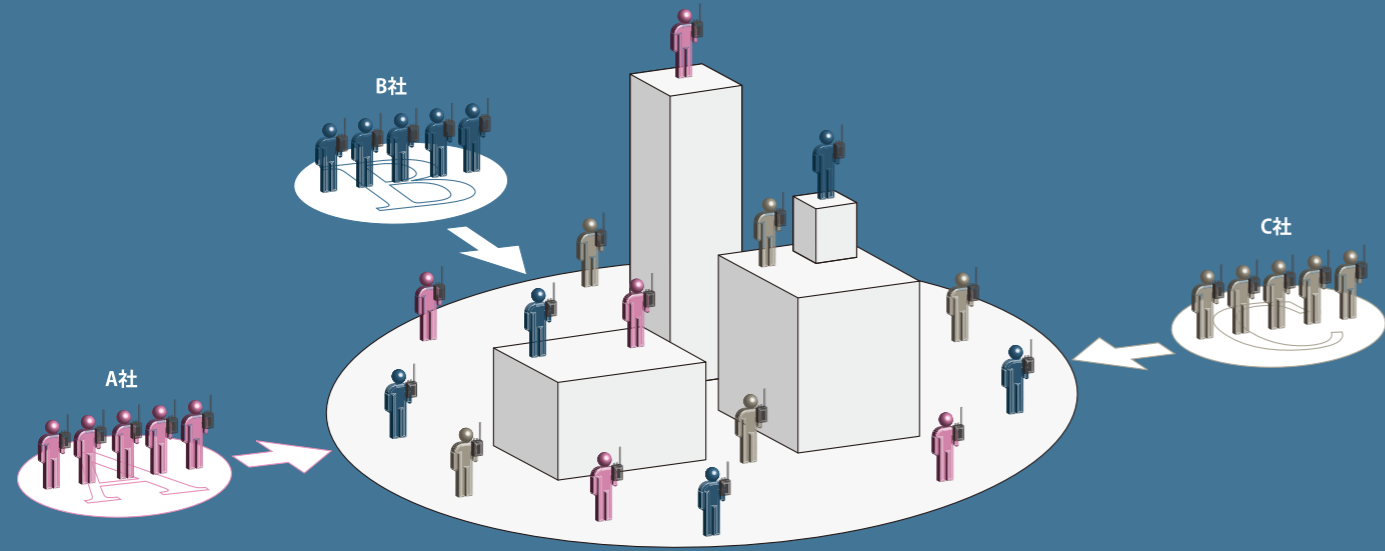

本格的なハイパワー無線機が、
簡単な登録手続きだけで利用可能。
しかも、通信相手の制限がなく、
自由度が一段と広がります。

新しく導入された【登録制度】対応 モトローラのデジタル簡易業務用無線機〈GDR3500〉

【登録制度】とは、電波法の一部改正により新しく施行された「無線局の“免許”の代わりに“登録”を受ける制度」のことです。この制度の誕生により、無線局開設までの審査が簡素化され、簡単な手続きで手軽に無線局の開設が行えるようになりました。しかも、デジタル簡易無線機による異なる企業間での通信も可能になり、用途も大幅に拡張。さまざまな現場のさまざまなシーンで、本格的なハイパワー無線機がご活用いただけます。